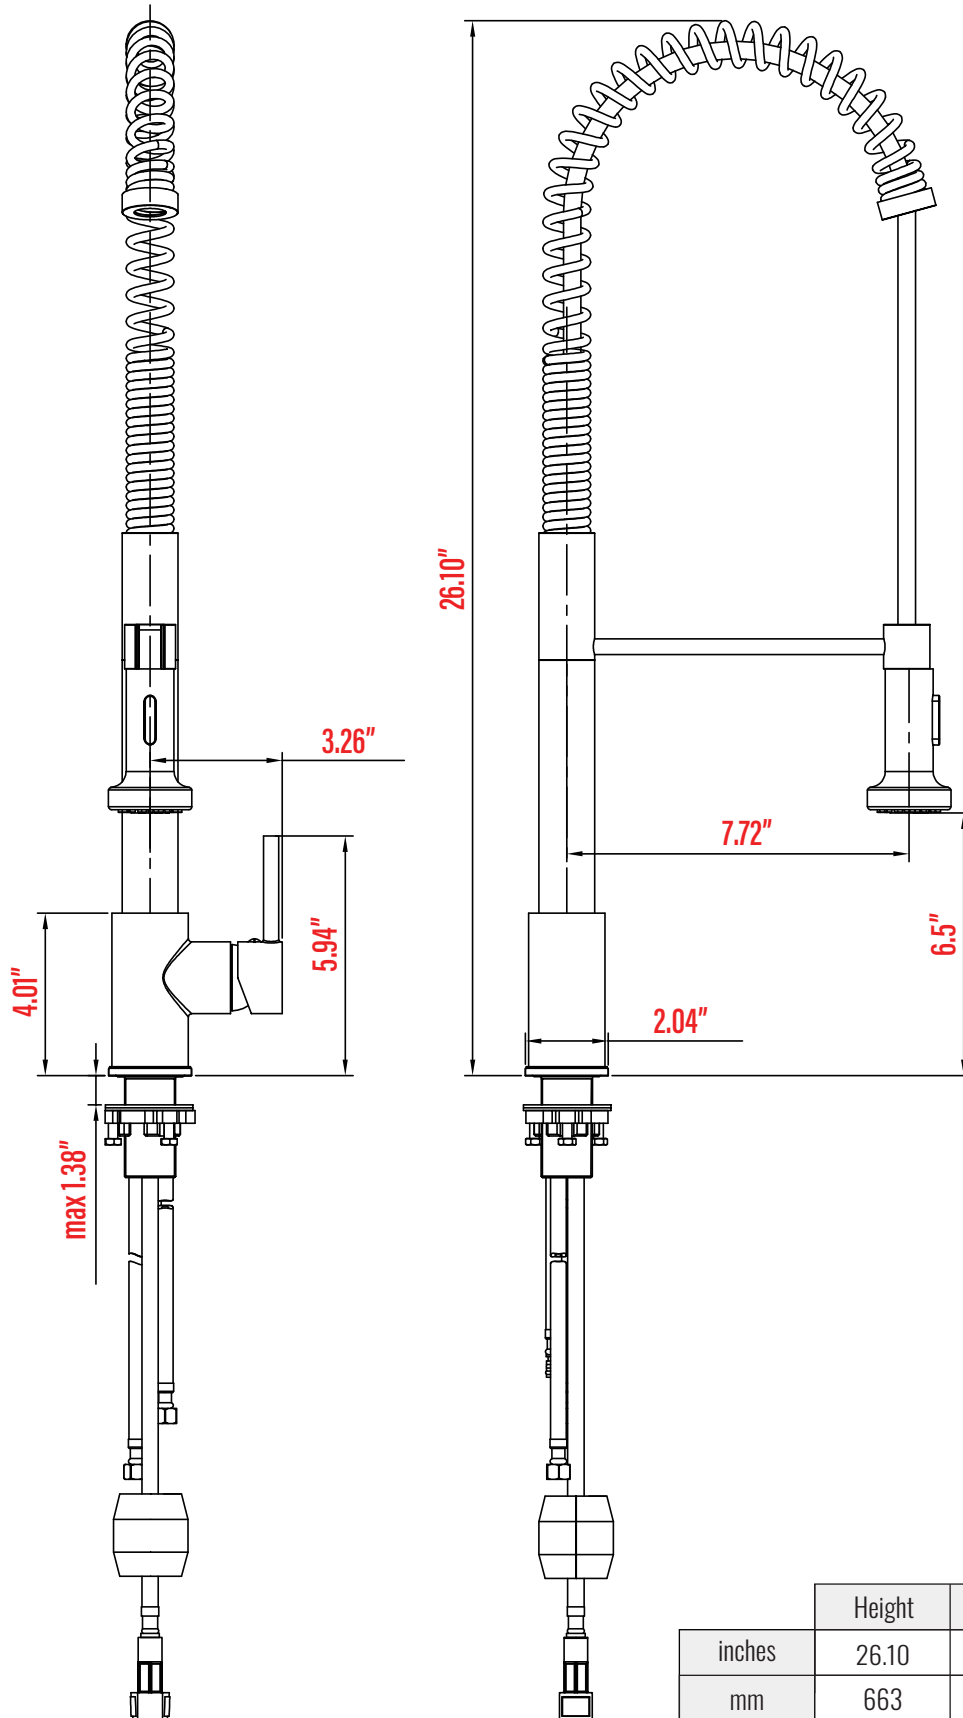

Vesoul Single Hole Pull Down Single Handle Kitchen Faucet

	Height	Depth	Width
inches	26.10	9.95	4.25
mm	663	253	108